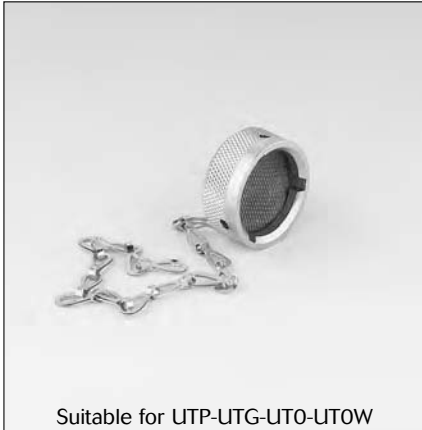

Metal environmental dustcap for receptacles (UT0--DCG)

Part number	Shell size	A max.
UT010DCG	10	20.8
UT012DCG	12	24.9
UT014DCG	14	28.1
UT016DCG	16	31.3
UT018DCG	18	34.4
UT020DCG	20	37.6
UT022DCG	22	40.8
UT024DCG	24	43.9

For dustcap without chain skip "G" e.g. UTG12DC
For jam dustcap consult factory

Plastic environmental dustcap for receptacles (UTP--DCG)

Part number	Shell size	Ø A ±0.2	B max.
UTP10DCG	10	26.7	19.3
UTP12DCG	12	31.4	20.0
UTP14DCG	14	34.5	20.2
UTP16DCG	16	37.8	
UTP18DCG	18	40.8	
UTP20DCG	20	43.9	
UTP22DCG	22	47.0	21.8
UTP24DCG	24	50.1	