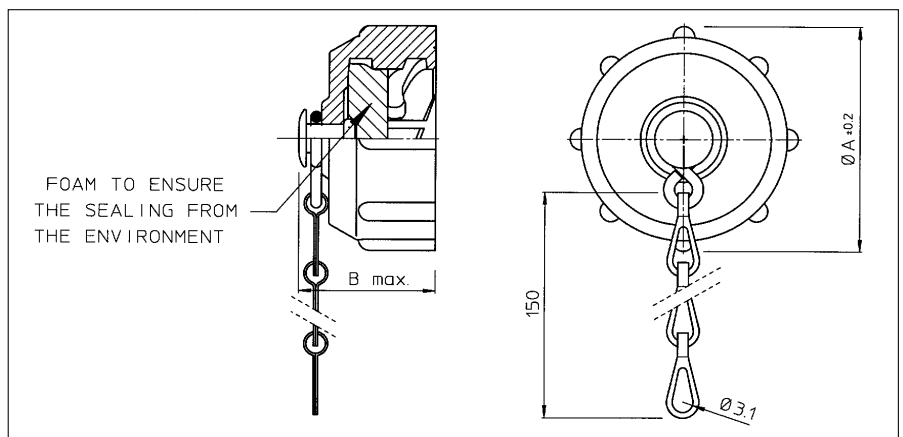

Metal environmental dustcap for receptacles (UT0--DCG)

Part number	Shell size	A max.
UT010DCG	10	20.8
UT012DCG	12	24.9
UT014DCG	14	28.1
UT016DCG	16	31.3
UT018DCG	18	34.4
UT020DCG	20	37.6
UT022DCG	22	40.8
UT024DCG	24	43.9

For dustcap without chain skip "G" e.g. UTG12DC
For jam dustcap consult factory

Plastic environmental dustcap for receptacles (UTP--DCG)

Part number	Shell size	Ø A ±0.2	B max.
UTP10DCG	10	26.7	19.3
UTP12DCG	12	31.4	20.0
UTP14DCG	14	34.5	20.2
UTP16DCG	16	37.8	
UTP18DCG	18	40.8	
UTP20DCG	20	43.9	
UTP22DCG	22	47.0	21.8
UTP24DCG	24	50.1	