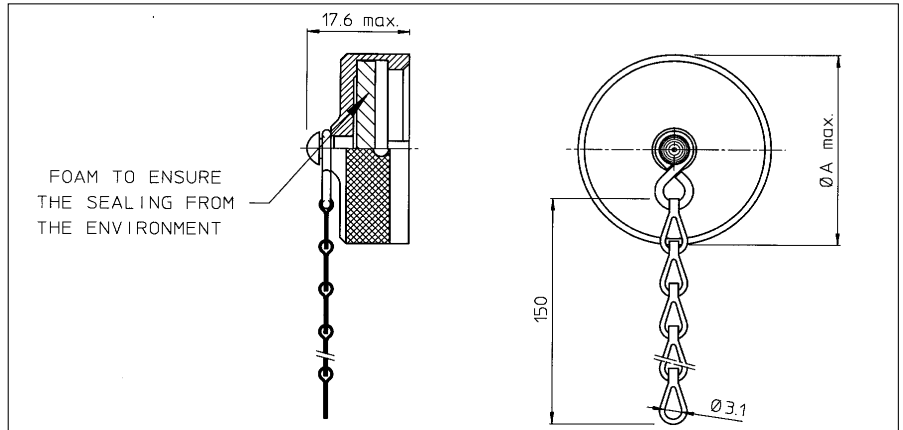

Metal environmental dustcap for receptacles (UT0--DCG)

Part number	Shell size	A max.
UT010DCG	10	20.8
UT012DCG	12	24.9
UT014DCG	14	28.1
UT016DCG	16	31.3
UT018DCG	18	34.4
UT020DCG	20	37.6
UT022DCG	22	40.8
UT024DCG	24	43.9

For dustcap without chain skip "G" e.g. UTG12DC
For jam dustcap consult factory

Plastic environmental dustcap for receptacles (UTP--DCG)

Part number	Shell size	Ø A ±0.2	B max.
UTP10DCG	10	26.7	19.3
UTP12DCG	12	31.4	20.0
UTP14DCG	14	34.5	20.2
UTP16DCG	16	37.8	
UTP18DCG	18	40.8	
UTP20DCG	20	43.9	
UTP22DCG	22	47.0	21.8
UTP24DCG	24	50.1	