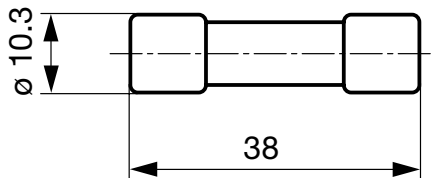

Miniature Fuse, 10.3 x 38 mm, Quick-Acting F, UL, 300 VAC

UL 248-14 · 300VAC · Quick-Acting F

Description

- High Breaking Capacity

Standards

- UL 248-14
- CSA C22.2 no. 248.14

Approvals

- UL File Number: E42088

References

[General Product Information](#)

Weblinks

[Approvals](#), [RoHS](#), [CHINA-RoHS](#), [e-Store](#), [SCHURTER-Stock-Check](#), [Distributor-Stock-Check](#)

Technical Data

Rated Voltage	250 - 300 VAC
Rated Current	0.125 - 50 A
Breaking Capacity	10000 A
Characteristic	Quick-Acting F
Mounting	Fuseholder / Clip
Admissible Ambient Air Temp.	-40°C to 85°C
Climatic Category	40/085/21 acc. to IEC 60068-1
Material: Tube	Glass
Material: Endcaps	Tin-Plated Copper
Unit Weight	9 g
Storage Conditions	0°C to 60°C, max. 70% r.h.
Product Marking	☐, Type, Current, Voltage, Breaking Capacity, Approvals

Dimensions

Pre-Arcing Time

Rated Current I _n	1.1 x I _n min.	1.35 x I _n max.	2.0 x I _n max.
0.125 A - 50 A	60 min	60 min	120 s

[Distributor-Stock-Check](#) | [SCHURTER-Stock-Check](#) | [e-Store](#)

Variants

Rated Current [A]	Rated Voltage [VAC]	Breaking Capacity	Voltage Drop 1.0 In typ. [mV]	 	Order Number
0.125	300	1)	2370	●	7024.9110
0.16	300	1)	2600	●	7024.9120
0.2	300	1)	2200	●	7024.9130
0.25	300	1)	1760	●	7024.9140
0.31	300	1)	1600	●	7024.9150
0.4	300	1)	2380	●	7024.9160
0.5	300	1)	2750	●	7024.9170
0.63	300	1)	2500	●	7024.9180
0.8	300	1)	580	●	7024.9190
1	300	1)	900	●	7024.9210
1.25	300	1)	1100	●	7024.9220
1.6	300	1)	460	●	7024.9230
2	300	1)	400	●	7024.9240
2.5	300	1)	380	●	7024.9250
3.15	300	1)	350	●	7024.9260
4	300	1)	260	●	7024.9270
5	300	1)	550	●	7024.9280
6.3	300	1)	560	●	7024.9290
8	300	1)	270	● ●	7024.9310
10	300	1)	90	● ●	7024.9320
12.5	300	1)	90	● ●	7024.9330
15	300	1)	80	● ●	7024.9340
16	250	2)	75		7024.9350
20	250	2)	75		7024.9360
30	250	2)	80		7024.9380
40	250	2)	120		7024.9390
50	250	2)	115		7024.9400