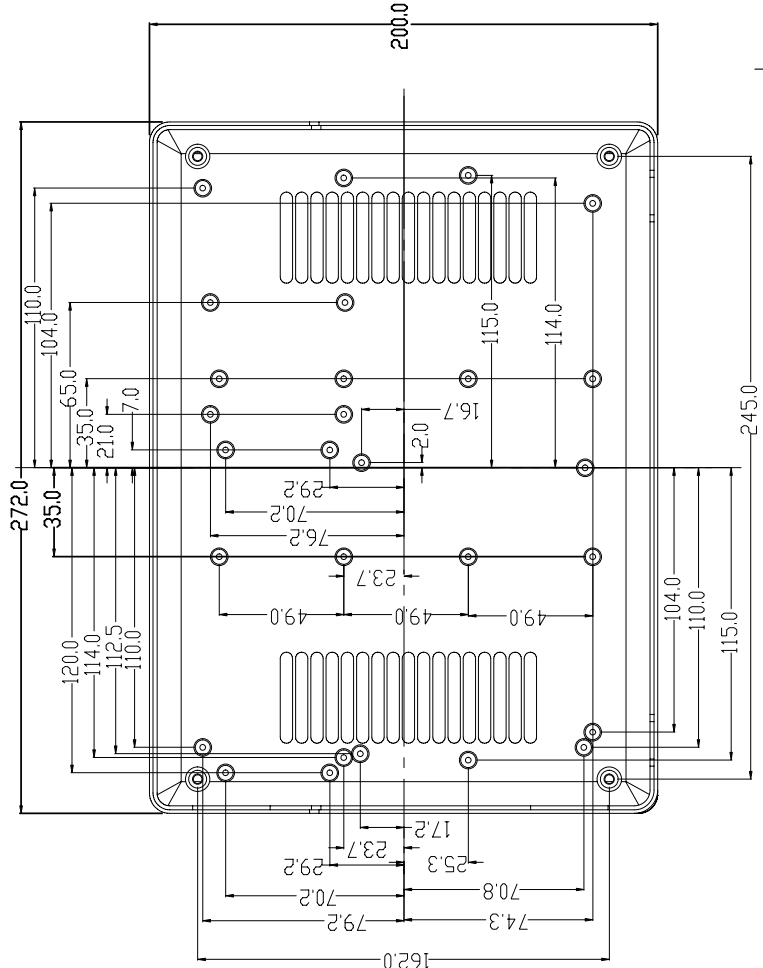

B18 (272X200X83)

Drawing	Auditing	Confirm	Custom Name	Material
			Product Name	Drawing Scale
			Product Code	Project View
			18-4(B18)	18-4(B18)
				Project View
				Material
				Drawing Scale
				Project View