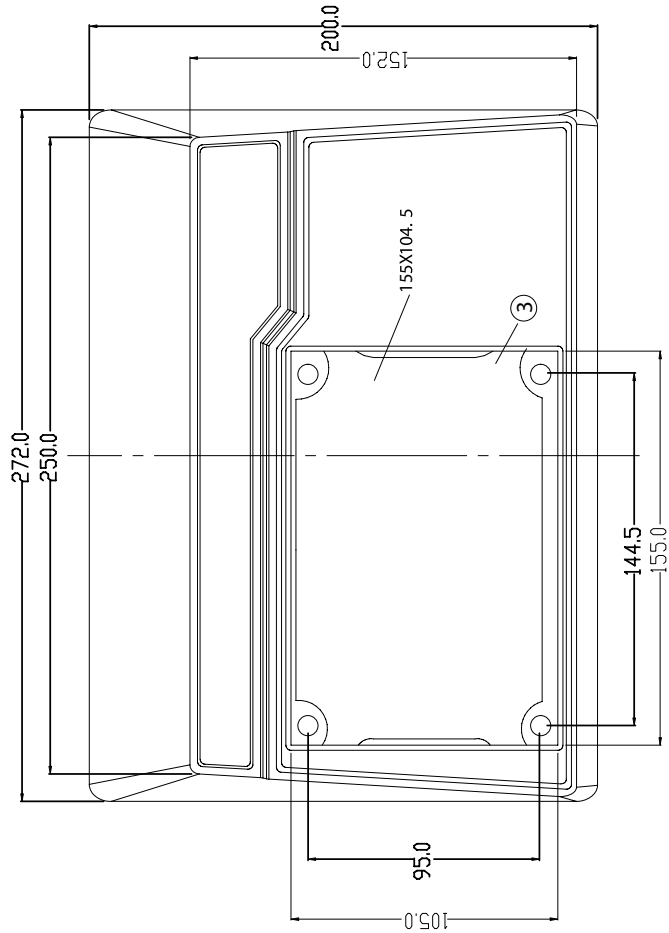

B18 (272X200X83)

Drawing	Auditing	Confirm	Custom Name	Material
			Product Name	Drawing Scale
			Product Code	Project View
			18-4(B18)	18-4(B18)
				Project View
				Material
				Drawing Scale
				Project View