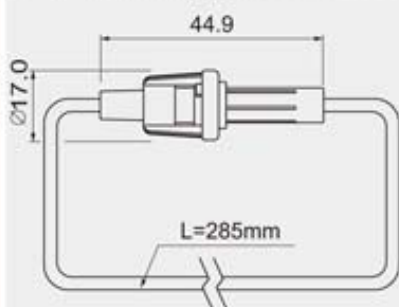

R3-48-11

CALUS

WIRE GAUGE

D 18AWG

E 20AWG

WIRE

5A 250V AC

FUSE

Ø 5.0\*20mm

**FEATURES:**

- Material:  
Frame: PP (T115°C).
- Wire end stripped or uncut is optional.