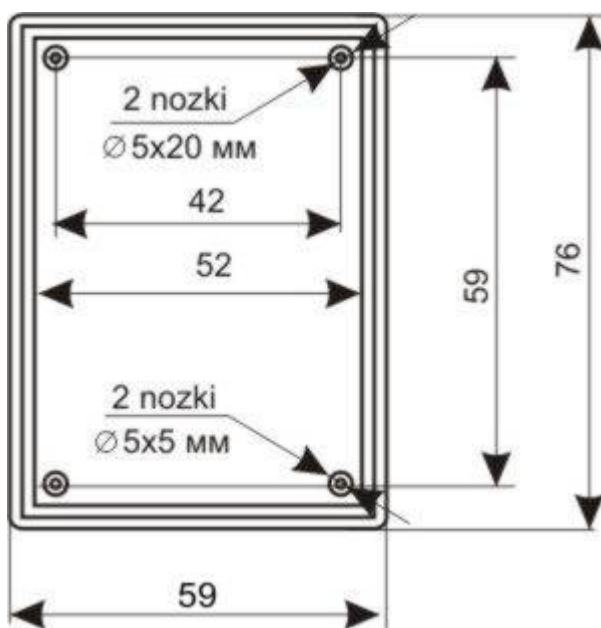

Z-70, 71

Wymiary obudów w mm:

	A	B	C
Z-70	28	59	76
Z-71	18	59	76

Z-70U, 71U

Wymiary obudów w mm:

	A	B	C
Z-70U	28	59	76
Z-71U	18	59	76