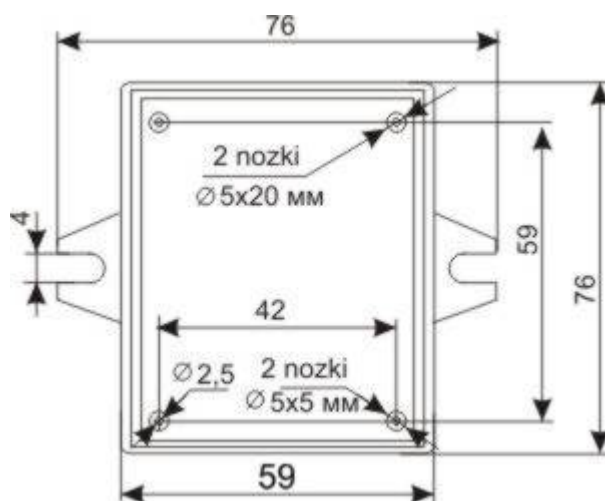

Z-70, 71

Wymiary obudów w mm:

	A	B	C
Z-70	28	59	76
Z-71	18	59	76

Z-70U, 71U

Wymiary obudów w mm:

	A	B	C
Z-70U	28	59	76
Z-71U	18	59	76