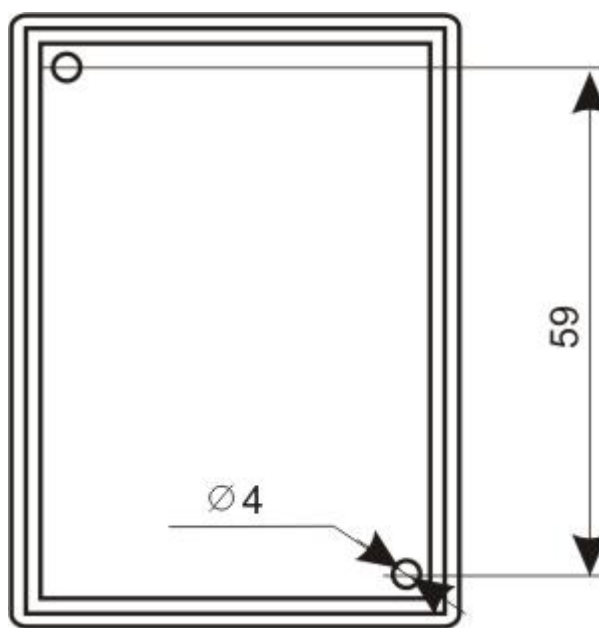

Z-70, 71

Wymiary obudów w mm:

	A	B	C
Z-70	28	59	76
Z-71	18	59	76

Z-70U, 71U

Wymiary obudów w mm:

	A	B	C
Z-70U	28	59	76
Z-71U	18	59	76