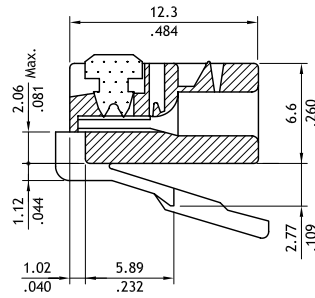

## CJP1 Series Telephone Modular Plugs

- Available 4, 6 and 8 ways
- Plugs available for stranded or solid conductor from AWG #24~#26
- Fits round or flat-oval cable
- Insulator: Clear, Polycarbonate

**RoHS** Compliant

4 Position

Flat-oval Cable

Round Cable

6 Position

Flat-oval Cable

Round Cable

### Ordering Code

**1** **2** **3** **4** **5** **6**  
**C J P 1 6 6 2 1 0 F 0**

**1** Series No.

**2** Contacts:

44= 4P4C , 42= 4P2C

66= 6P6C , 64= 6P4C

62= 6P2C

**3** Plating code:

2= Gold flash over Nickel plated

\*Optional plating available but MOQ requested

**4** Latch style : 1= Standard

**5** Color Code :

0= Nature

**6** Cable type:

F0= Flat-oval cable

R0= Round cable