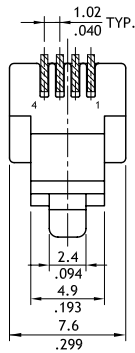

## CJP1 Series Telephone Modular Plugs

- Available 4, 6 and 8 ways
- Plugs available for stranded or solid conductor from AWG #24~#26
- Fits round or flat-oval cable
- Insulator: Clear, Polycarbonate

**RoHS** Compliant

4 Position

Flat-oval Cable

Round Cable

6 Position

Flat-oval Cable

Round Cable

### Ordering Code

**1** **2** **3** **4** **5** **6**  
**C J P 1 6 6 2 1 0 F 0**

**1** Series No.

**2** Contacts:

44= 4P4C , 42= 4P2C

66= 6P6C , 64= 6P4C

62= 6P2C

**3** Plating code: