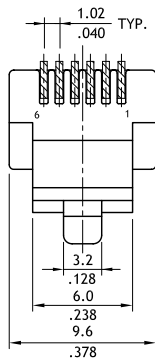

4 Position

Flat-oval Cable

Round Cable

6 Position

Flat-oval Cable

Round Cable

### Ordering Code

**1** **2** **3** **4** **5** **6**  
**C J P 1 6 6 2 1 0 F 0**

**1** Series No.

**2** Contacts:

44= 4P4C , 42= 4P2C

66= 6P6C , 64= 6P4C

62= 6P2C

**3** Plating code: