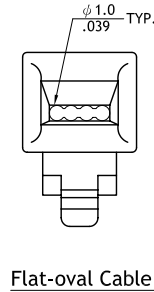

## CJP1 Series Telephone Modular Plugs

- Available 4, 6 and 8 ways
- Plugs available for stranded or solid conductor from AWG #24~#26
- Fits round or flat-oval cable
- Insulator: Clear, Polycarbonate

**RoHS** Compliant

4 Position

Flat-oval Cable

Round Cable

6 Position

Flat-oval Cable

Round Cable

### Ordering Code

**1** **2** **3** **4** **5** **6**  
**C J P 1 6 6 2 1 0 F 0**

**1** Series No.

**2** Contacts:

44= 4P4C , 42= 4P2C

66= 6P6C , 64= 6P4C

62= 6P2C

**3** Plating code: