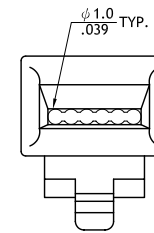

4 Position

Flat-oval Cable

Round Cable

6 Position

Flat-oval Cable

Round Cable

### Ordering Code

**1** **2** **3** **4** **5** **6**  
**C J P 1 6 6 2 1 0 F 0**

**1** Series No.

**2** Contacts:

44= 4P4C , 42= 4P2C

66= 6P6C , 64= 6P4C

62= 6P2C

**3** Plating code: