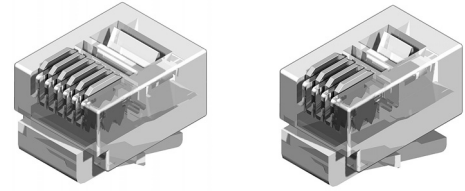

## CJP1 Series Telephone Modular Plugs

- Available 4, 6 and 8 ways
- Plugs available for stranded or solid conductor from AWG #24~#26
- Fits round or flat-oval cable
- Insulator: Clear, Polycarbonate

**RoHS** Compliant

4 Position

Flat-oval Cable

Round Cable

6 Position

Flat-oval Cable

Round Cable

### Ordering Code

**1** **2** **3** **4** **5** **6**  
**C J P 1 6 6 2 1 0 F 0**

**1** Series No.

**2** Contacts:

44= 4P4C , 42= 4P2C

66= 6P6C , 64= 6P4C

62= 6P2C

**3** Plating code:

2= Gold flash over Nickel plated

\*Optional plating available but MOQ requested

**4** Latch style : 1= Standard

**5** Color Code :

0= Nature

**6** Cable type:

F0= Flat-oval cable

R0= Round cable