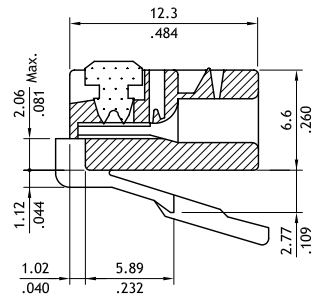

## CJP1 Series Telephone Modular Plugs

- Available 4, 6 and 8 ways
- Plugs available for stranded or solid conductor from AWG #24~#26
- Fits round or flat-oval cable
- Insulator: Clear, Polycarbonate

**RoHS** Compliant

4 Position

Flat-oval Cable

Round Cable

6 Position

Flat-oval Cable

Round Cable

### Ordering Code

**1** **2** **3** **4** **5** **6**  
**C J P 1 6 6 2 1 0 F 0**

**1** Series No.

**2** Contacts:

44= 4P4C , 42= 4P2C

66= 6P6C , 64= 6P4C

62= 6P2C

**3** Plating code:

2= Gold flash over Nickel plated

\*Optional plating available but MOQ requested

**4** Latch style : 1= Standard

**5** Color Code :

0= Nature

**6** Cable type:

F0= Flat-oval cable

R0= Round cable