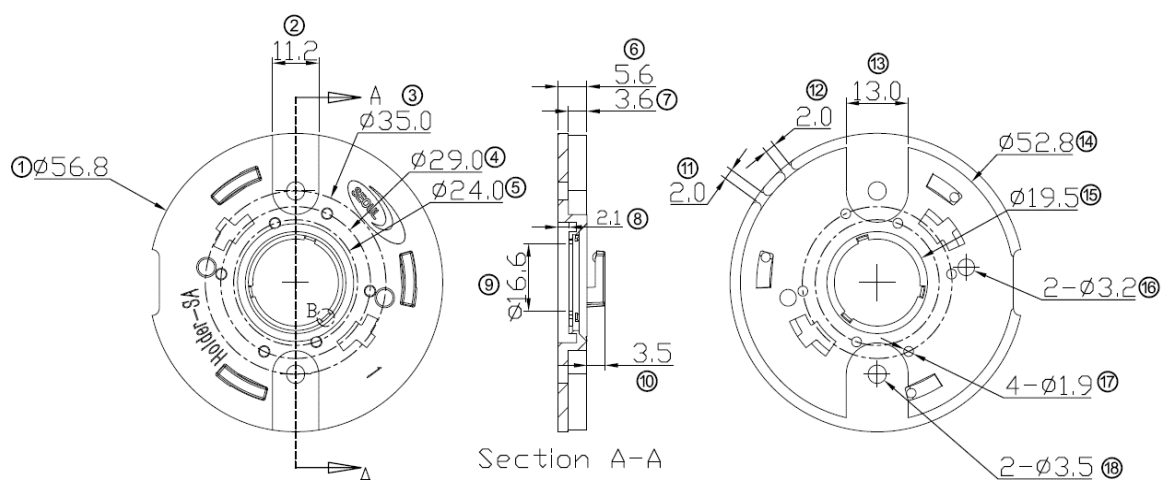

Holder for Seoul AC COB

- Specially design for Seoul AC COB series LEDs.
- Conform to the environmental protection standard RoHS.

Types

| Order Code | Material | Color | Tr | Measure |
|------------|----------|-------|-------|-----------------|
| SEHSMJD-A | PC | White | 110°C | ∅56.8x∅16.6x5.6 |
| SEHSMJD-CC | PC | Clear | 110°C | ∅18.1xH10 |

Drawings

SEHSMJD-A

SEHSMJD-CC

Section A-A