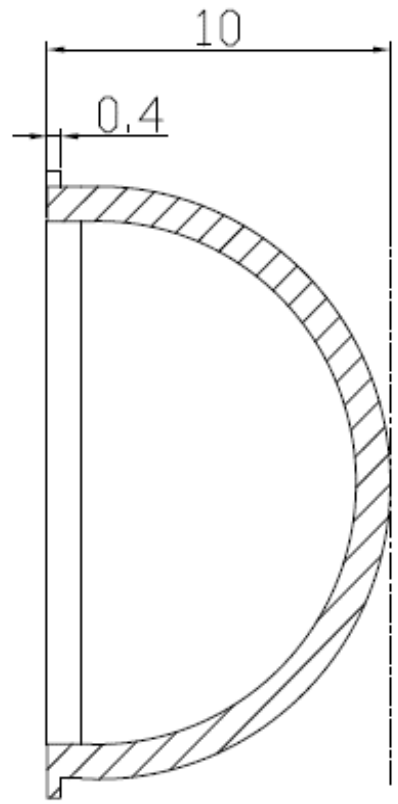

Holder for Seoul AC COB

- Specially design for Seoul AC COB series LEDs.
- Conform to the environmental protection standard RoHS.

Types

| Order Code | Material | Color | Tr | Measure |
|------------|----------|-------|-------|-----------------|
| SEHSMJD-A | PC | White | 110°C | ∅56.8x∅16.6x5.6 |
| SEHSMJD-CC | PC | Clear | 110°C | ∅18.1xH10 |

Drawings

SEHSMJD-A

SEHSMJD-CC

Section A-A