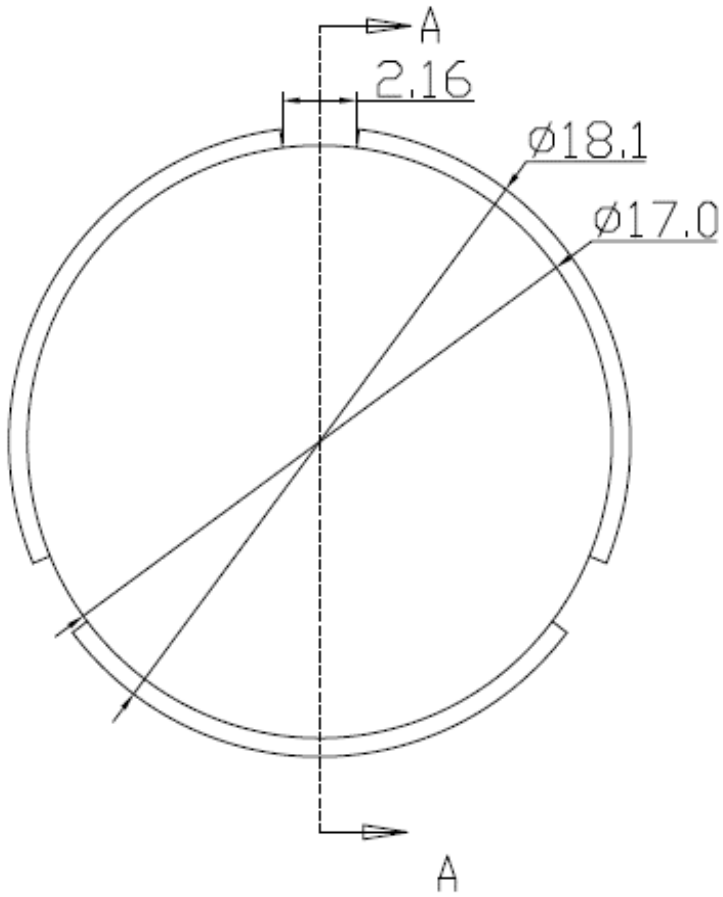

Holder for Seoul AC COB

- Specially design for Seoul AC COB series LEDs.
- Conform to the environmental protection standard RoHS.

Types

| Order Code | Material | Color | Tr | Measure |
|------------|----------|-------|-------|-----------------|
| SEHSMJD-A | PC | White | 110°C | ∅56.8x∅16.6x5.6 |
| SEHSMJD-CC | PC | Clear | 110°C | ∅18.1xH10 |

Drawings

SEHSMJD-A

SEHSMJD-CC

Section A-A