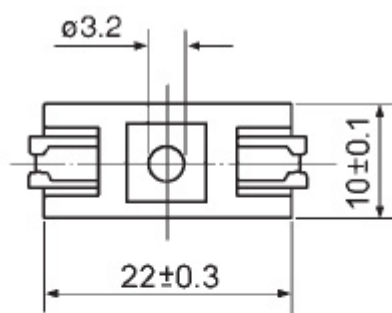

Fuse and Fuse holder >> Fuse holder Series

KLS5-243

Suitable fuse: 5.2 \checkmark B20mm

Maximum rated value: 6A.250V.AC

Holder: Flame-retarded plastic

Pole: Silver-plating brass