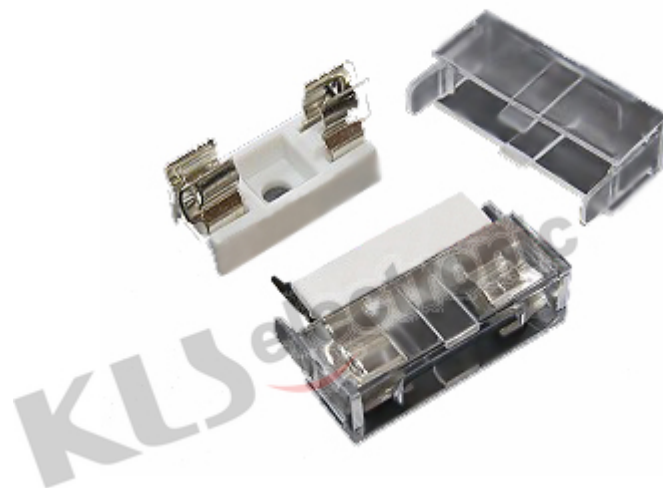

Fuse and Fuse holder >> Fuse holder Series

KLS5-243

Suitable fuse: 5.2 \checkmark B20mm

Maximum rated value: 6A.250V.AC

Holder: Flame-retarded plastic

Pole: Silver-plating brass