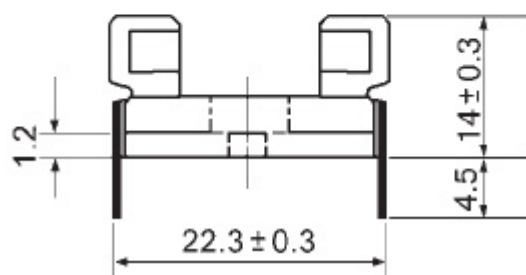

Fuse and Fuse holder >> Fuse holder Series

KLS5-243

Suitable fuse: 5.2 \checkmark B20mm

Maximum rated value: 6A.250V.AC

Holder: Flame-retarded plastic

Pole: Silver-plating brass