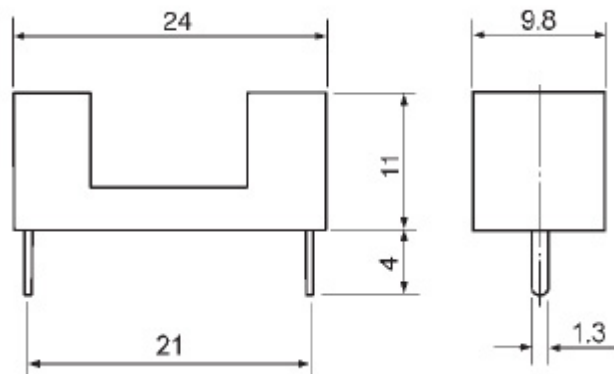

Fuse holder Series

KLS5-242

Suitable fuse:5.2×20mm

Maximum rated value:6A.250V.AC

Holder:High temperature resisting flame-retarded plastic

Clip pole:Silver-plating brass