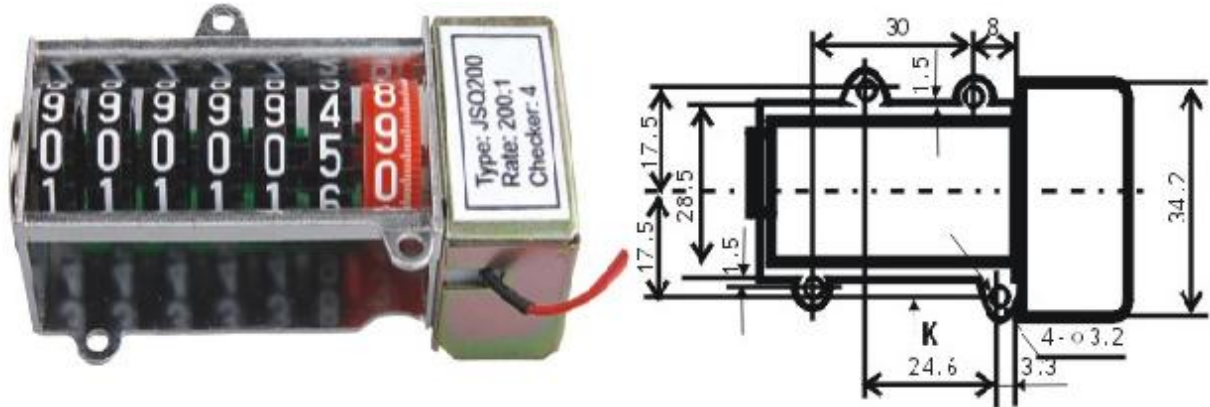

ENERGY METER REGISTER**ESG-CO61**

Register for energy meter 6+1 400:1

Dimension: As above

Two screens, 1.5mm and 0.5mm