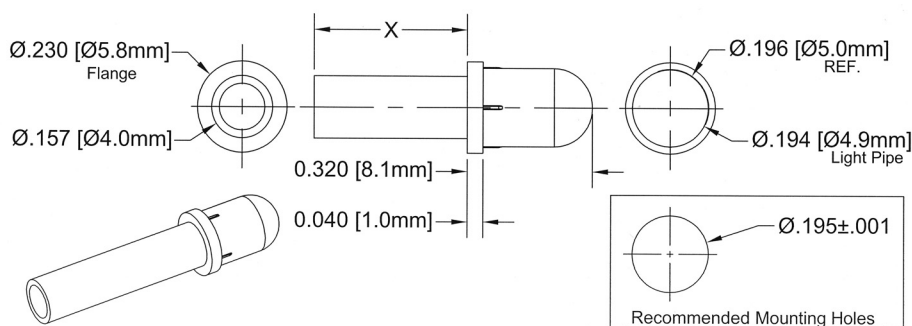

RIGID LIGHT PIPES

Panel Light Pipes

- Dual-Lens Geometry
- Improved Lighting Intensity
- PLP5 Series Panel Light Pipes Press Fit into Panel
- Available in Lengths from 0.125"-1.50" in increments of 0.125"
- No Additional Hardware or Special Tools Required for Installation

| Part No. | | X=Length | Price Code |
|-------------|---------------|--------------|------------|
| PLP5 Series | PLP5-2 Series | | |
| PLP5-125 | PLP5-2-125 | .125 (3.2) | E |
| PLP5-250 | PLP5-2-250 | .250 (6.4) | E |
| PLP5-350 | PLP5-2-350 | .350 (8.9) | E |
| PLP5-375 | PLP5-2-375 | .375 (9.5) | E |
| PLP5-500 | PLP5-2-500 | .500 (12.7) | E |
| PLP5-625 | PLP5-2-625 | .625 (15.9) | E |
| PLP5-750 | PLP5-2-750 | .750 (19.0) | E |
| PLP5-1000 | PLP5-2-1000 | 1.000 (25.4) | E |
| PLP5-1250 | PLP5-2-1250 | 1.250 (31.8) | E |
| PLP5-1500 | PLP5-2-1500 | 1.500 (38.1) | E |

Note:

Standard, leave blank for clear, Price Code: E
Dyed Color, Price Code: L

RED: RD
GREEN: GN
BLUE: BE
YELLOW: YW

PLP5-XXX

Panel Light Pipes, Rear Mount,
Standard Color: Clear
Color: See Chart

PLP5-2-XXX

Panel Light Pipes, Front Mount,
Low Profile, Round Face
Standard Color: Clear
Color: See Chart