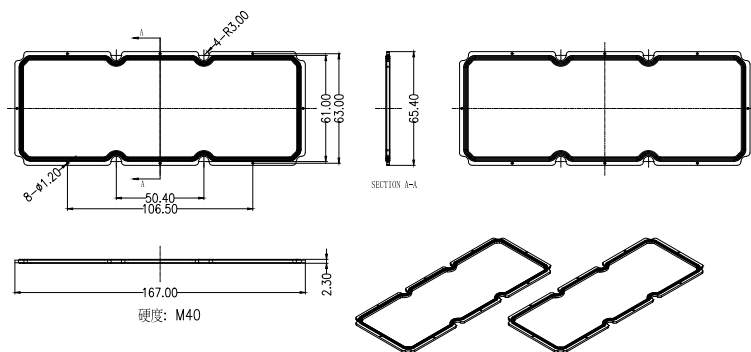

Waterproof Gasket Dimension

LL01A00RYGX2