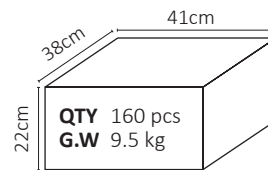

Packaging Details (SPQ)

Recommend Applications

Industrial

General Information

PMMA 70°C -40°C	PC 110°C -40°C	PMMA 8N HB RTI 90°C	PC LEV1700K V-2 RTI 130°C	400nm~900nm > 90%		

- Lens Material L06: PMMA 8N / L02: PC LEV1700KL
- Operating Temperature PMMA: -40°C~+70°C / PC: -40°C~+110°C
- UL Flammability PMMA: HB / PC 1700KL: V-2 @1.5mm
- UL RTI Elec PMMA: 90°C / PC 1700KL: 130°C @1.5mm
- Light Transmission Rate 400nm~900nm > 90%
- ☑ If necessary, Clean lenses with mild soap, water and soft cloth.
- ⚠ Never use any commercial cleaning solvents on lenses, like alcohol.
- 🧤 Please handle or install lenses with wearing gloves, skin oils may damage lens or its optical characteristic.

Accessories

- Available with Waterproof Gasket
  LL01A00RYGX2