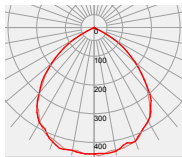

# Photometric Distribution

**LUMILEDS**  
LUXEON 5050

**LED**

---

60°

90°

150°