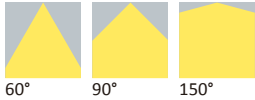

## Dimensions

Part Number	Height	LxW
LL24ZZ-EMZxxLxx	10.1	173x71.4

\*All dimensions are in millimeters.