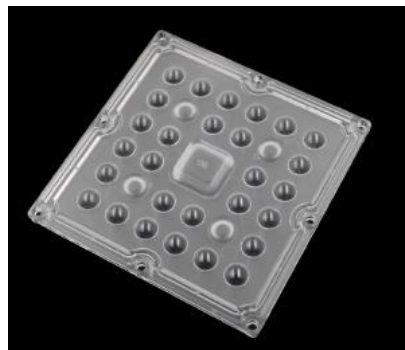

## Линзы серии DK-100-xx-LENS-28H1-U1 (Darkoo)

DK-100-60-LENS-28H1-U1

15° (50%int) / L100xW100xhmm, PC

DK-100-90-LENS-28H1-U1

40°(50%int) / L100xW100xh4,5mm, PC

ИННОВАЦИИ И  
ПАРТНЕРСТВО

LED department of SEA Company  
13-B Krakovskaya Str., 02094, Kyiv, Ukraine  
Tel/Fax: +380-44-291-00-41  
<https://www.sea.com.ua/led/>