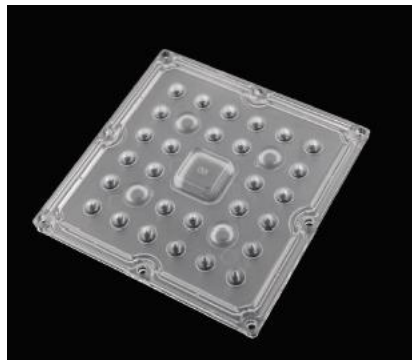

## Линзы серии DK-100-xx-LENS-28H1-U1 (Darkoo)

DK-100-60-LENS-28H1-U1

15° (50%int) / L100xW100xhmm, PC

DK-100-90-LENS-28H1-U1

40°(50%int) / L100xW100xh4,5mm, PC

ИННОВАЦИИ И  
ПАРТНЕРСТВО

LED department of SEA Company  
13-B Krakovskaya Str., 02094, Kyiv, Ukraine  
Tel/Fax: +380-44-291-00-41  
<https://www.sea.com.ua/led/>